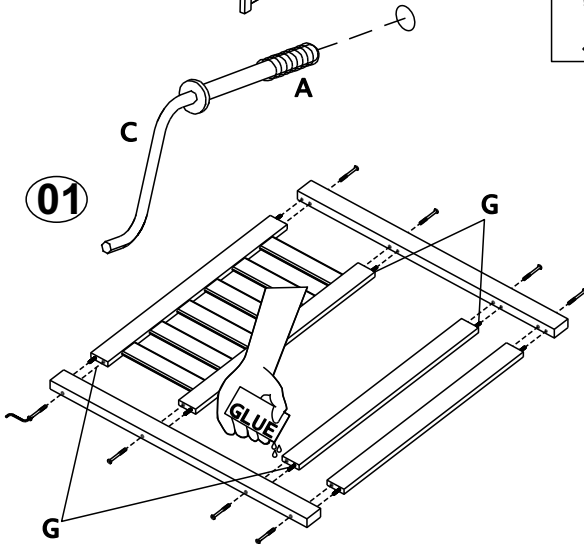

**SINGLE BED  
 FERRARA/BERGAMO**

A		7,0 x 110	08
B		1/4" x 70	08
C			01
D		5.0 x 35	06
E		3.5 x 35	06
F		1/4"	08
G		8.0 x 40	16
H		GLUE	01

Rev.:03-25/04/2012

**ATTENTION PLEASE**  
 ALTHOUGH DESIGN ON THE ASSEMBLY  
 MAY DIFFER FROM THE ACTUAL BED, IT DOES NOT  
 AFFECT THE WAY THE BEDS ARE ASSEMBLED.  
 THIS IS FOR GUIDANCE ONLY.

**ASSEMBLY  
 INSTRUCTIONS**

**SINGLE BED  
 FERRARA/BERGAMO**

A		7,0 x 110	08
B		1/4" x 70	08
C			01
D		5.0 x 35	06
E		3.5 x 35	06
F		1/4"	08
G		8.0 x 40	16
H		GLUE	01

Rev.:03-25/04/2012