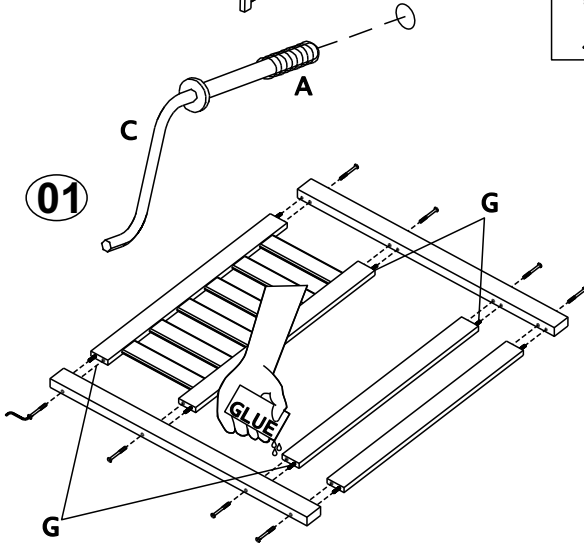

**SINGLE BED  
 FERRARA/BERGAMO**

A		7,0 x 110	08
B		1/4" x 70	08
C			01
D		5.0 x 35	06
E		3.5 x 35	06
F		1/4"	08
G		8.0 x 40	16
H		GLUE	01

Rev.:03-25/04/2012

**ATTENTION PLEASE**  
 ALTHOUGH DESIGN ON THE ASSEMBLY  
 MAY DIFFER FROM THE ACTUAL BED, IT DOES NOT  
 AFFECT THE WAY THE BEDS ARE ASSEMBLED.  
 THIS IS FOR GUIDANCE ONLY.

**ASSEMBLY  
 INSTRUCTIONS**

**SINGLE BED  
 FERRARA/BERGAMO**

A		7,0 x 110	08
B		1/4" x 70	08
C			01
D		5.0 x 35	06
E		3.5 x 35	06
F		1/4"	08
G		8.0 x 40	16
H		GLUE	01

Rev.:03-25/04/2012